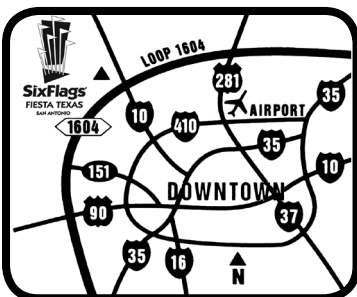

Water Park Hours

Open weekends only, May 1 - 30, Memorial Day May 31, and daily June 5 - Aug. 22. Also open weekends Aug. 28 - Sept. 6.

How To Get Here

Six Flags Fiesta Texas is located 15 minutes from downtown off I-10 West at La Cantera Pkwy (Exit 555).